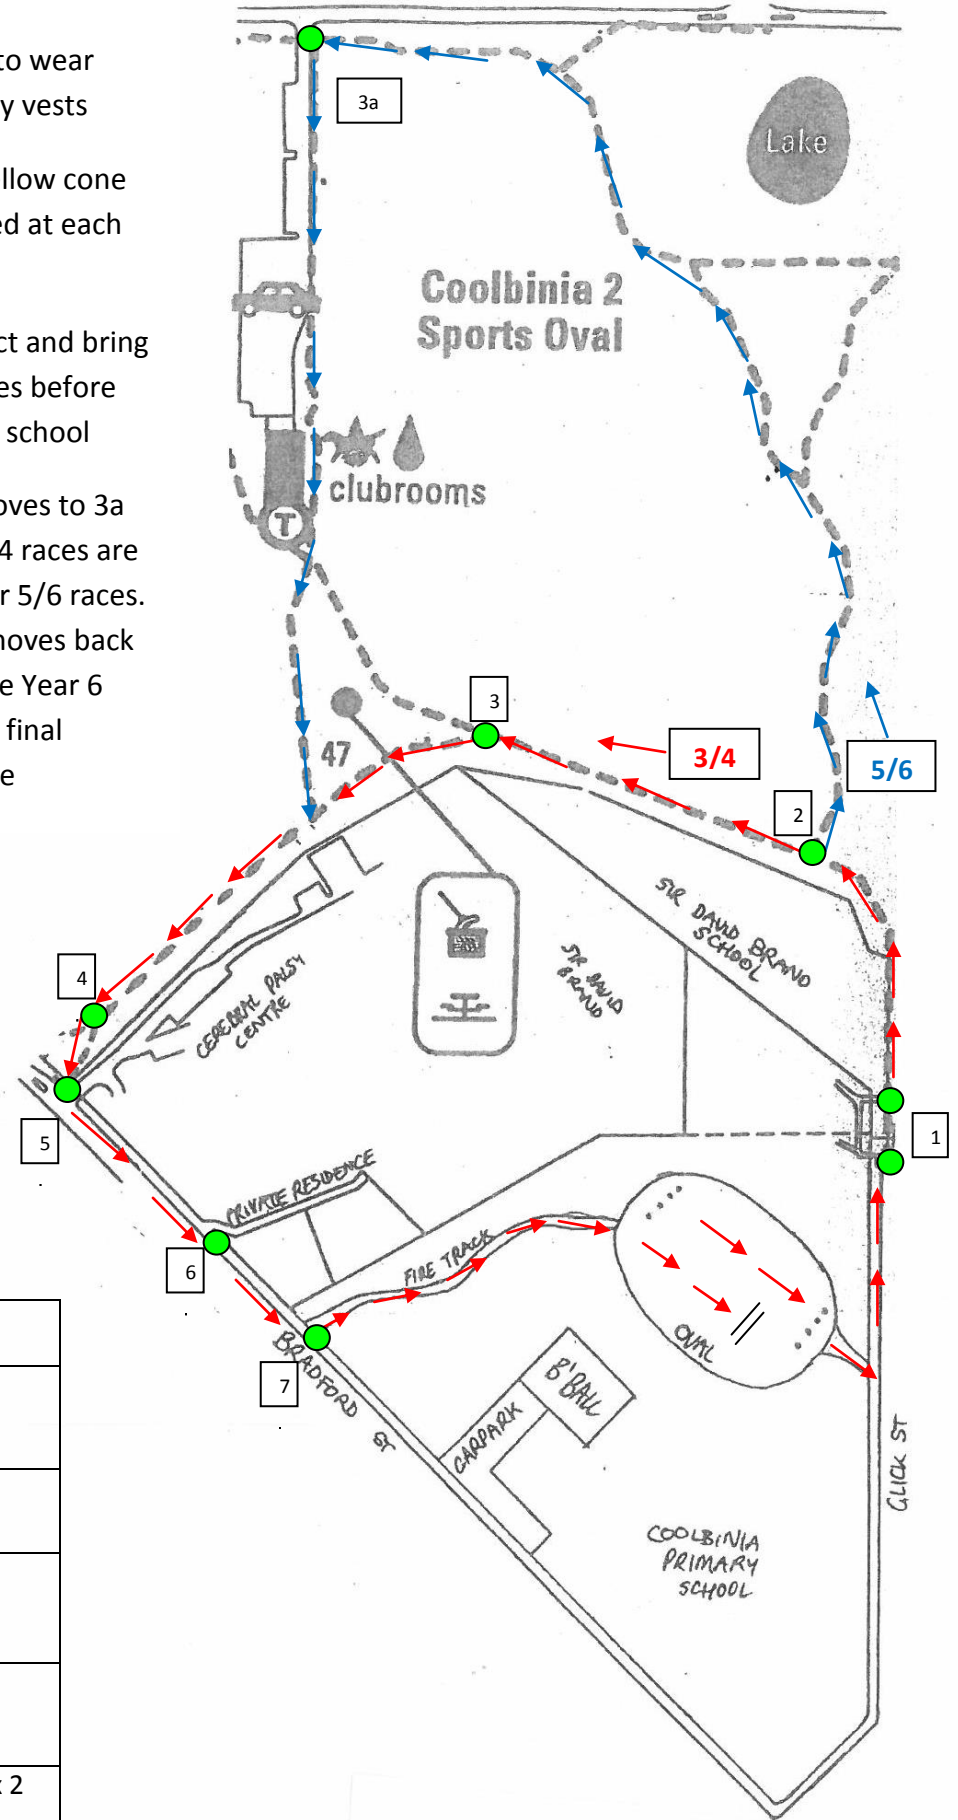

Coolbinia PS Cross Country Tracks

INSTRUCTIONS

- All Officials to wear High visibility vests
- A distinct yellow cone will be placed at each station
- Please collect and bring back all cones before returning to school
- Station 3 moves to 3a AFTER all 3/4 races are complete for 5/6 races. Station 3a moves back to 3 after the Year 6 boys for the final reserves race

Station #	Description	School
1	Sir David Brand driveways	Coolbinia
2	Year 3/4 & 5/6 Fork	Noranda
3 & 3a	3/4 fork and 5/6 Far corner (FIRST AID)	Hillcrest
4	New pathway configuration	Inglewood
5	Cerebral Palsy driveway (FIRST AID)	Highgate x 2
6	Private residence driveway	Mt Lawley
7	Gate to bushland	Coolbinia