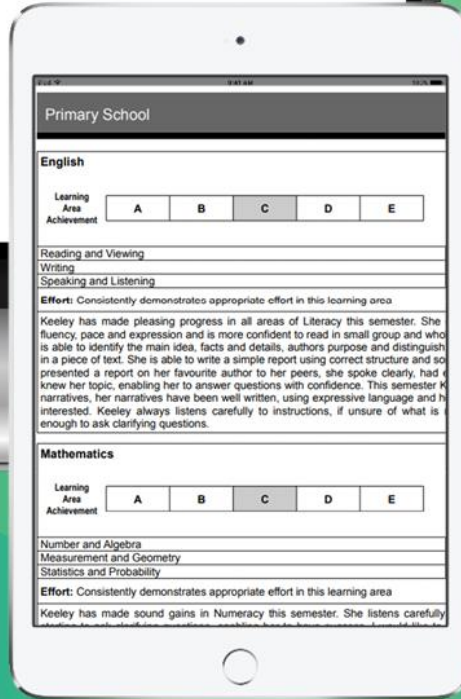

Download your child's
report or print if you like