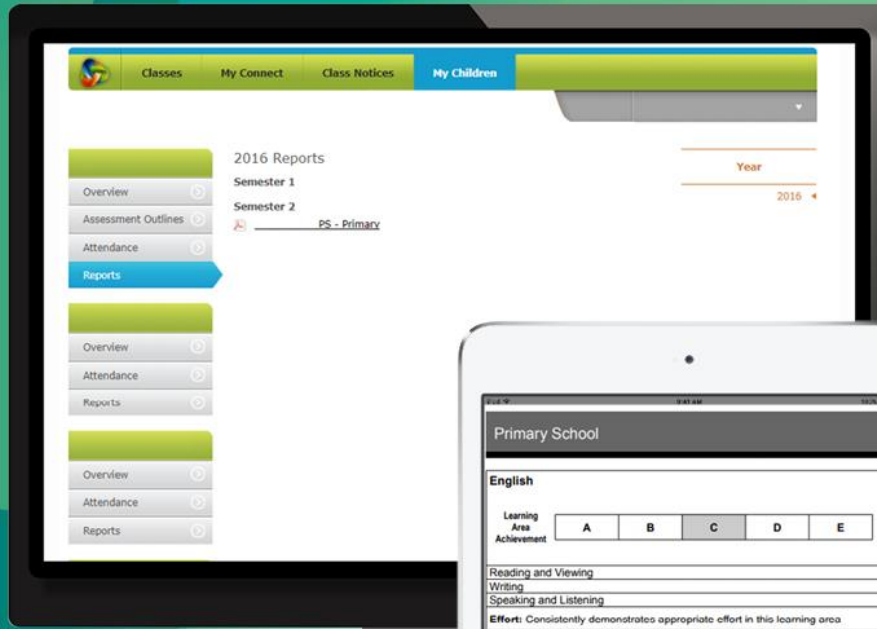

Download your child's
report or print if you like