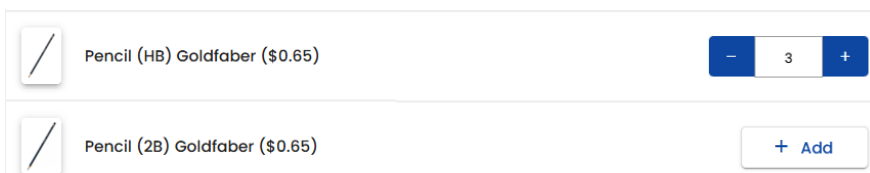

3

Search for the school by name and then use your student's name and Resource List Code to bring up their list.

The Resource List Code for Mount Lawley Primary School is: XY8F

4

Now follow the prompts to select the **year level** for your student.

Select the resources you need by browsing subjects and adding items. Tap the Add button to see quantity of the item suggested by your school, and tap + or – to change the number

5

Select your delivery method: